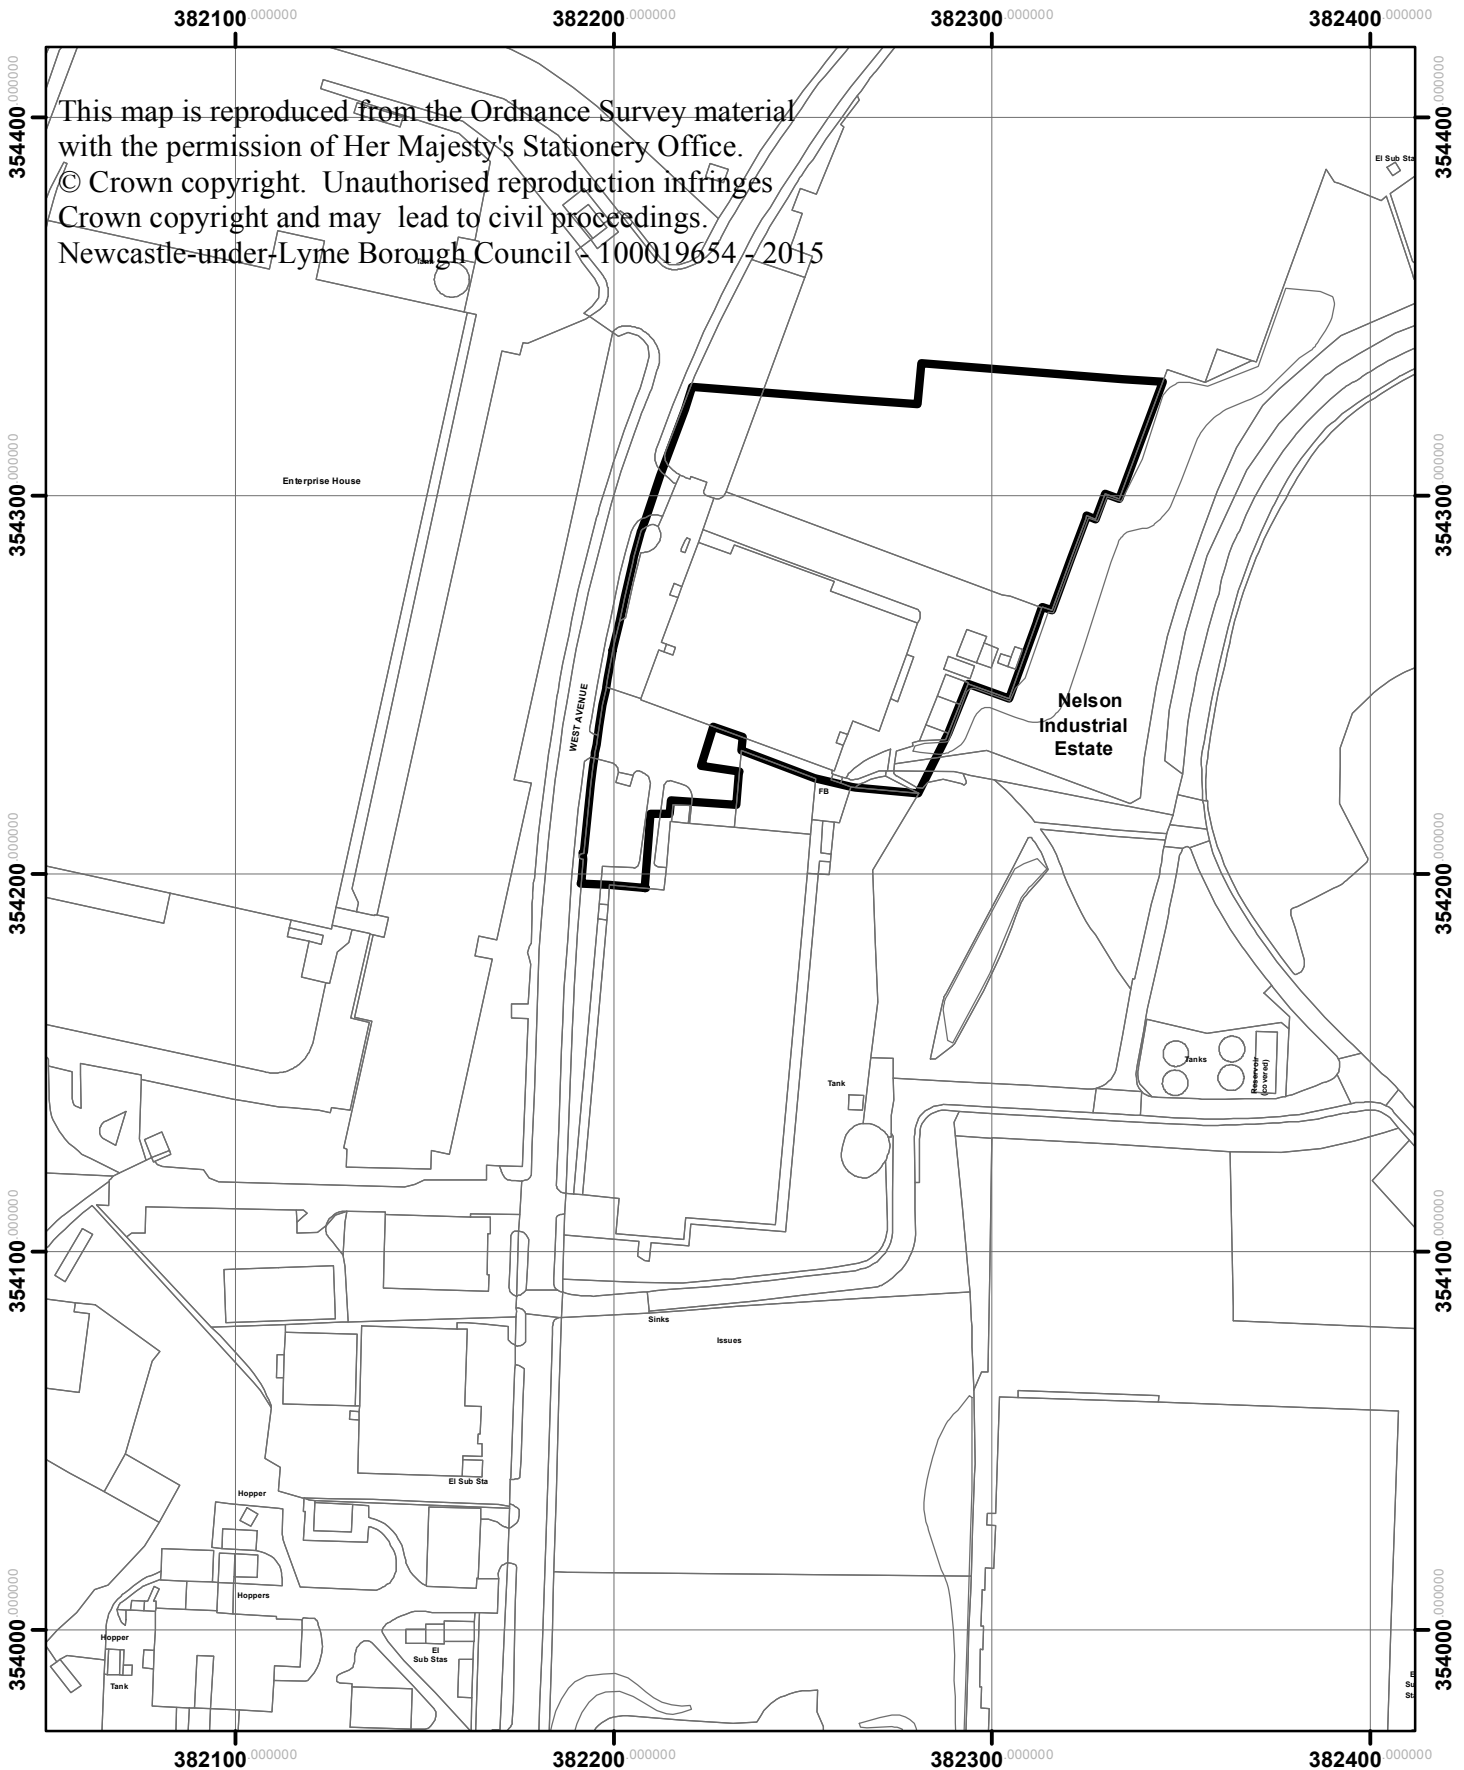

# Former Diamond Electronics, West Avenue Kidsgrove 14/00736/FUL

This map is reproduced from the Ordnance Survey material with the permission of Her Majesty's Stationery Office.  
© Crown copyright. Unauthorised reproduction infringes Crown copyright and may lead to civil proceedings.  
Newcastle-under-Lyme Borough Council - 100019654 - 2015